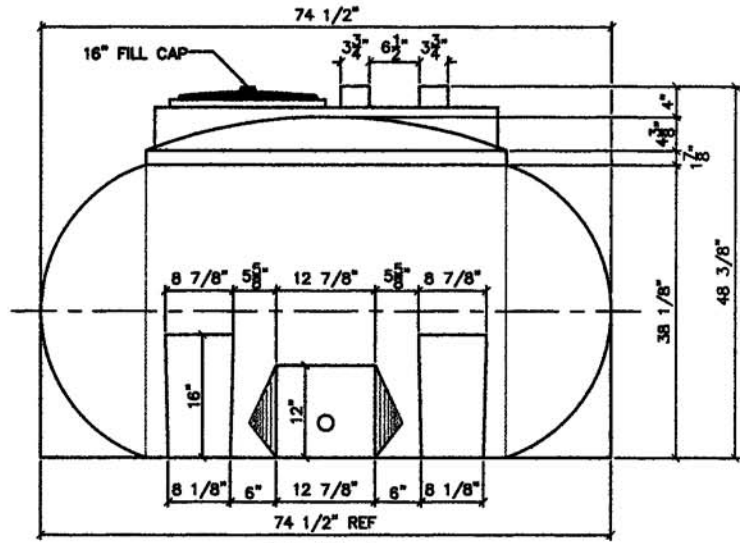

VIEW A

VIEW A

NOTE:
ALL DIMENSIONS ARE IN INCHES UNLESS OTHERWISE SPECIFIED.

		
950 IMPERIAL GALLON LEG TANK		
DWG NO:		REV
SCALE:	1:25	