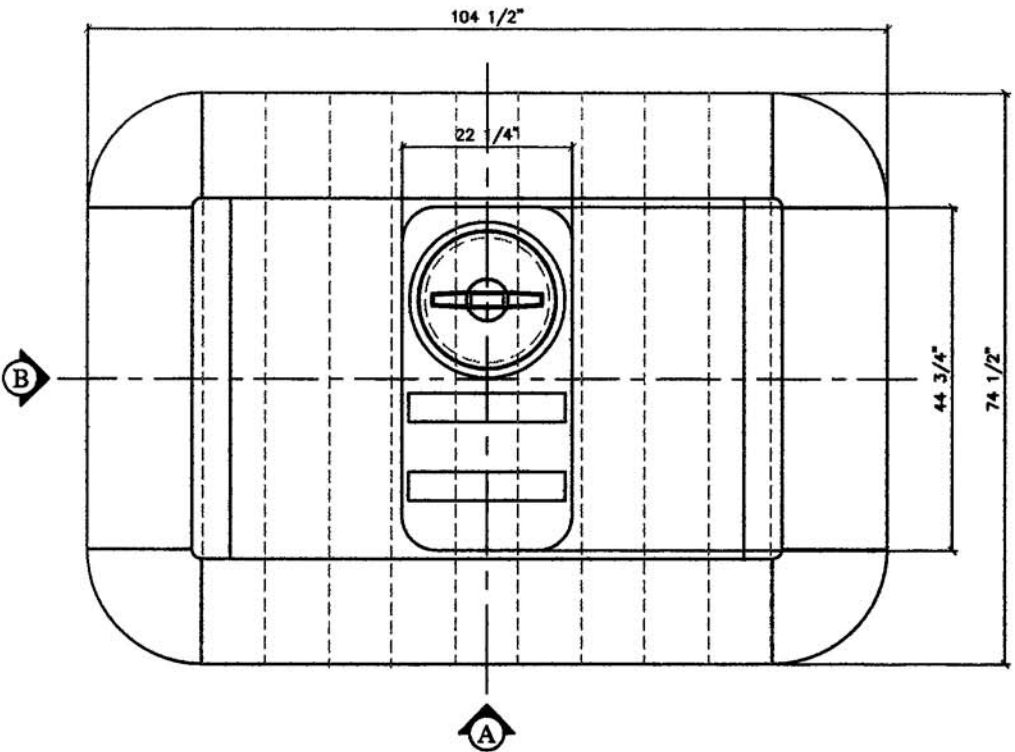

VIEW A

VIEW A

NOTE:
ALL DIMENSIONS ARE IN INCHES UNLESS OTHERWISE SPECIFIED.

		
950 IMPERIAL GALLON LEG TANK		
DWG NO:		REV
SCALE:	1:25	