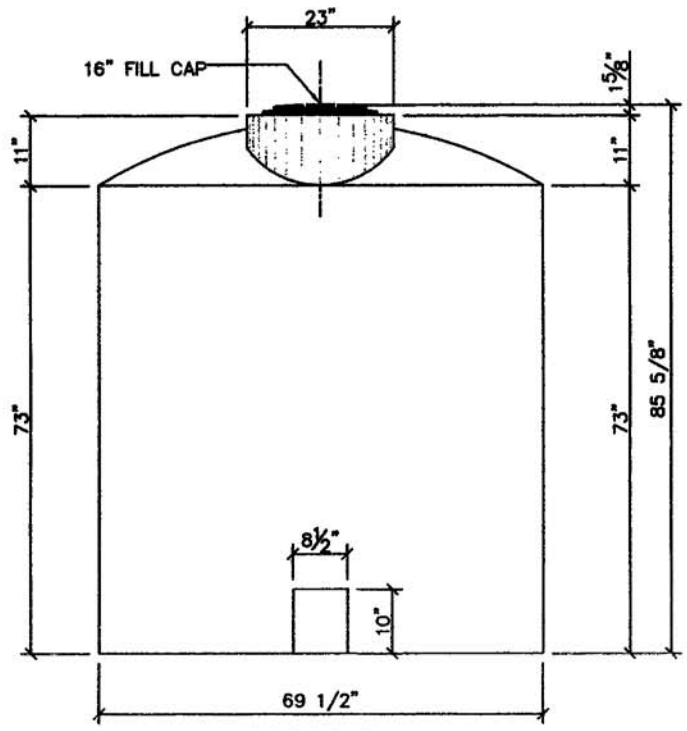

VIEW A

VIEW B

NOTE:  
ALL DIMENSIONS ARE IN INCHES UNLESS  
OTHERWISE SPECIFIED

 <b>NORWESCO</b> CANADA		
1000 IMPERIAL GALLON STORAGE TANK		
DWG NO:	ST - 1100	REV
SCALE:	1:30	