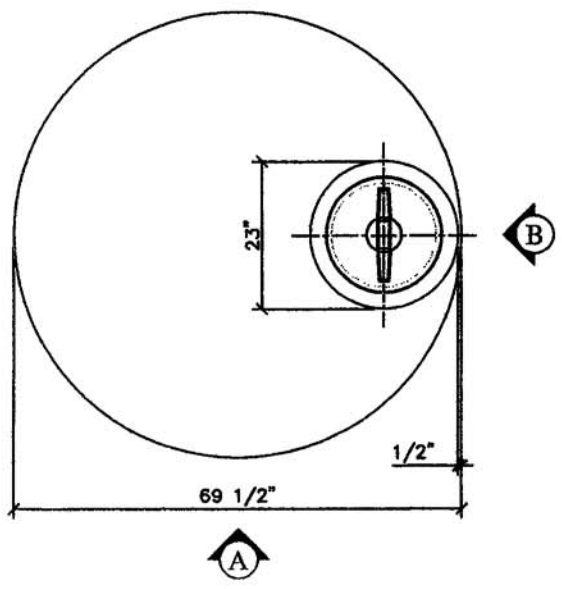

VIEW A

VIEW B

NOTE:  
ALL DIMENSIONS ARE IN INCHES UNLESS  
OTHERWISE SPECIFIED

 <b>NORWESCO</b> CANADA		
1000 IMPERIAL GALLON STORAGE TANK		
DWG NO:	ST - 1100	REV
SCALE:	1:30	